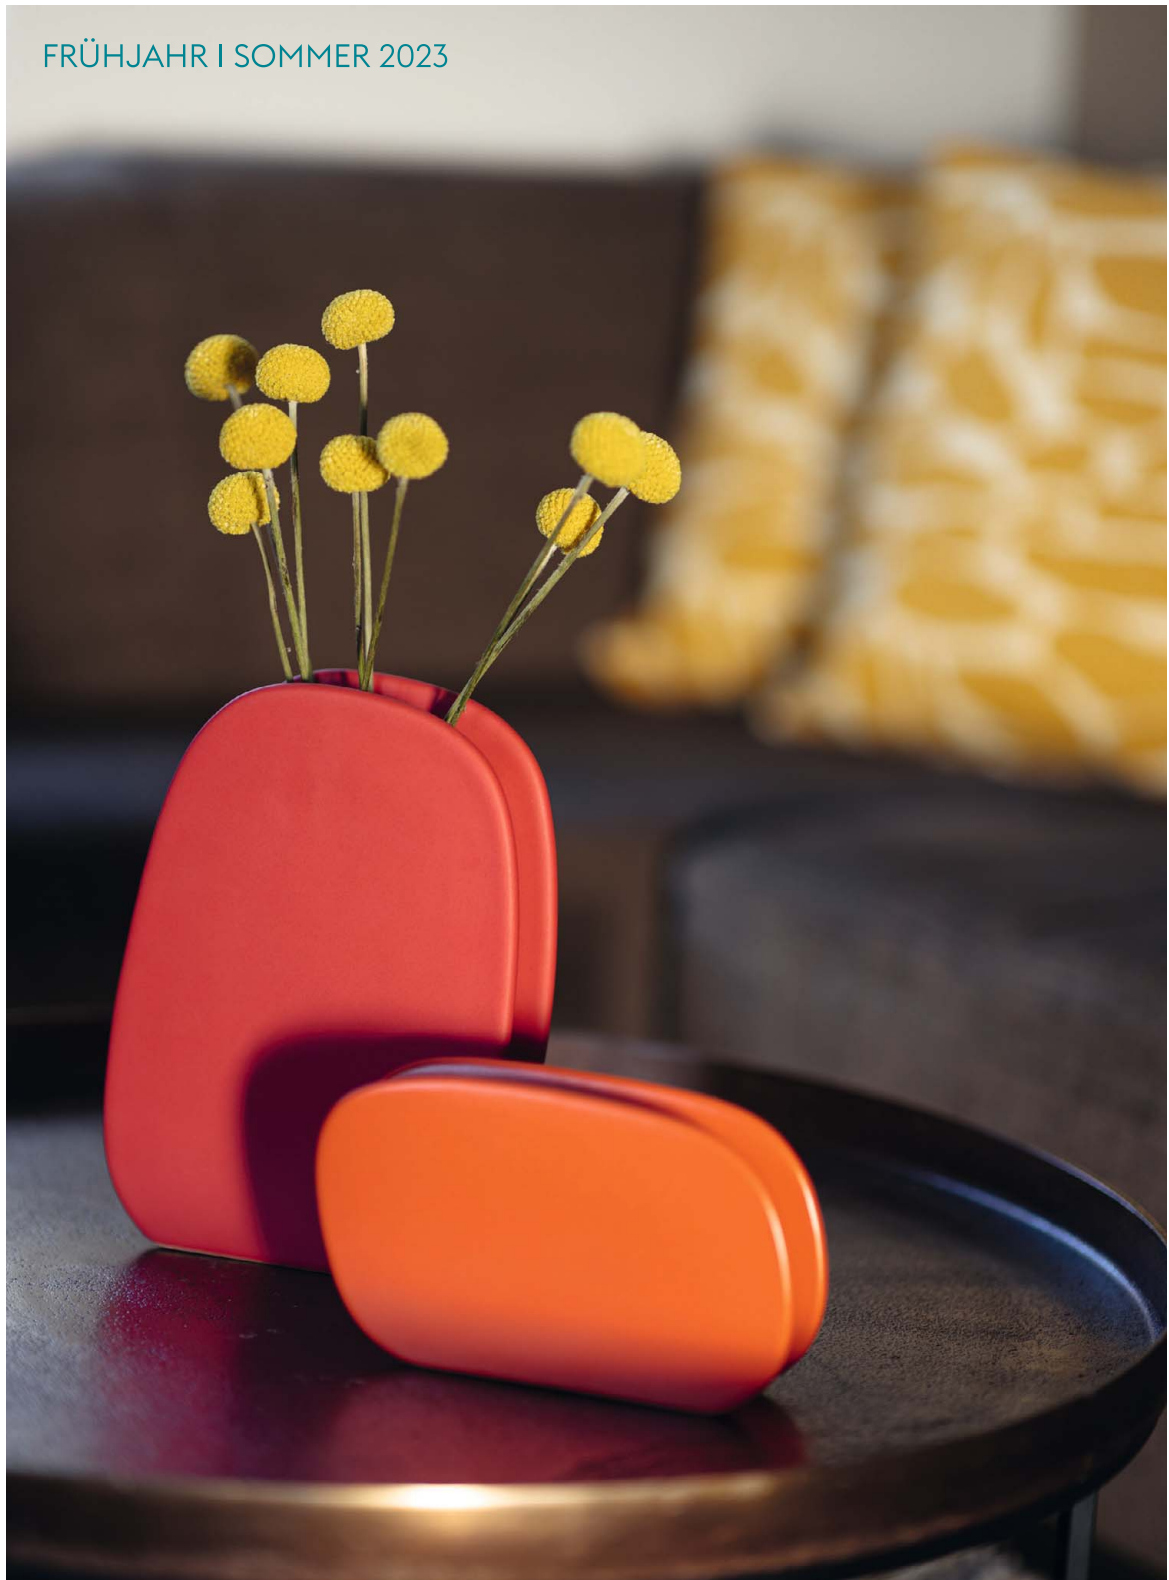

FRÜHJAHR | SOMMER 2023

Tranquillo
THE FAIR SHOP